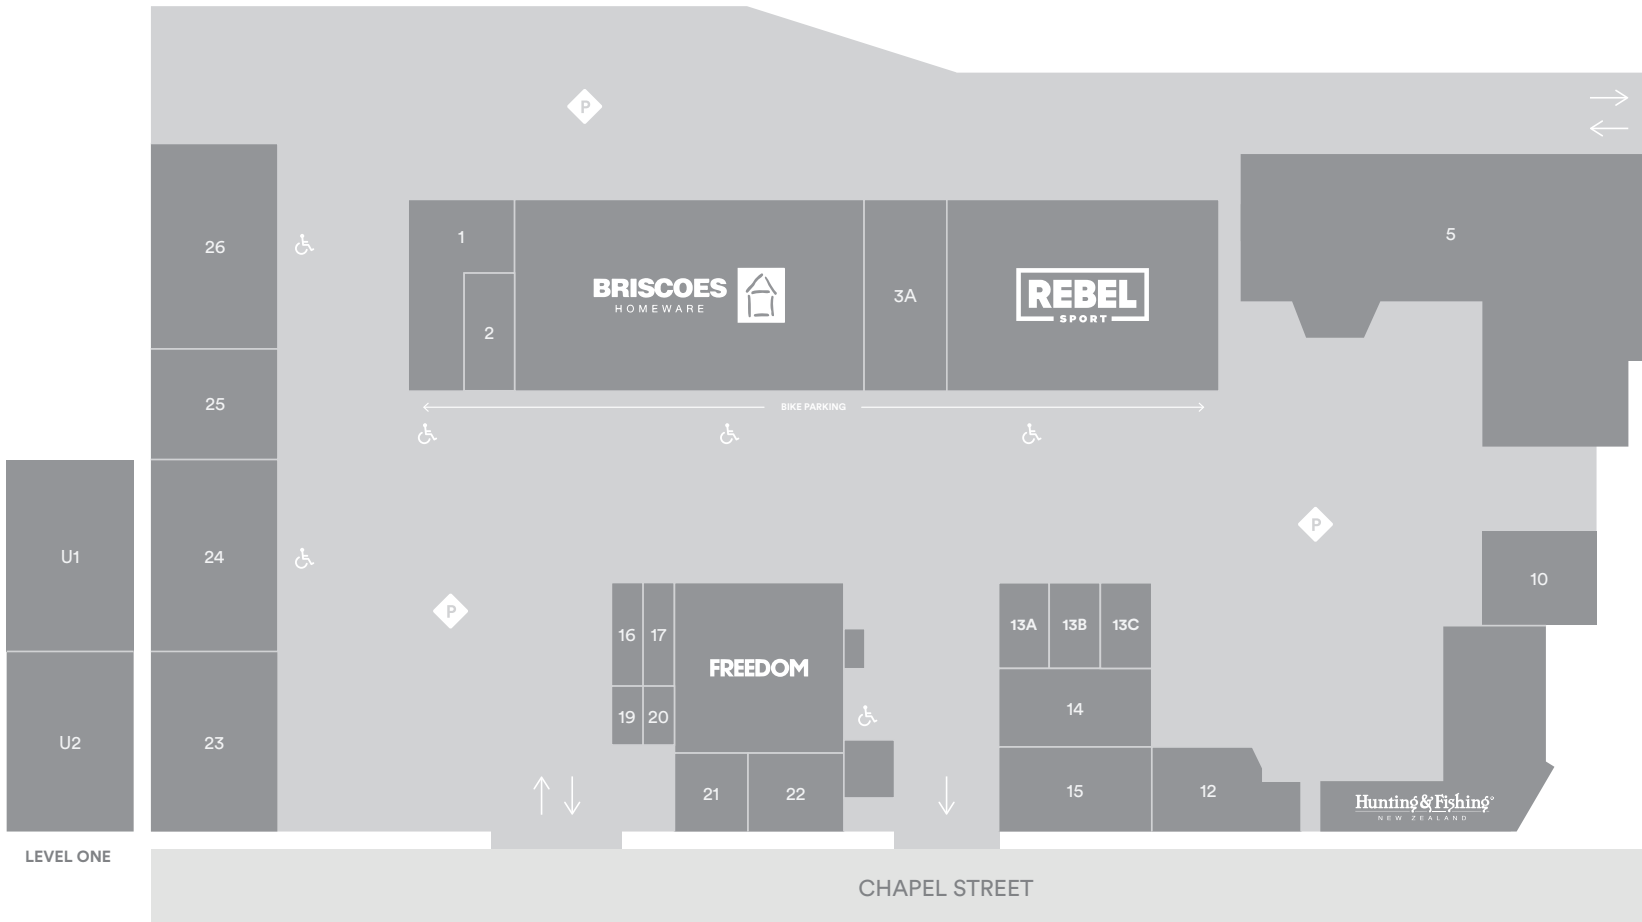

DIRECTORY

NO.	SHOP
1	Anytime Fitness
2	Wet & Forget
3	Briscoes
3A	Fusion Max
4	Rebel Sport
5	Vacant
10	Bed Bath & Beyond
11	Hunting & Fishing
12	Thirsty Liquor
13A	St Pierre's Sushi
13B	Pure Dance
13C	Tiltaway Beds
14	Freedom Villages
15	The Raft Café
16	Noodle Canteen
17	Affiliated Business Consultants (ABC Business Sales)
18	Freedom Furniture
19	Le Petit Four
20	Vero
21	Beds 4 U
22	Chapel Cafe
23	Kitchen Things
24	Lighting Direct
25	Golf Warehouse
26	Chipmunks
U1	Shared
U2	Tunstall NZ