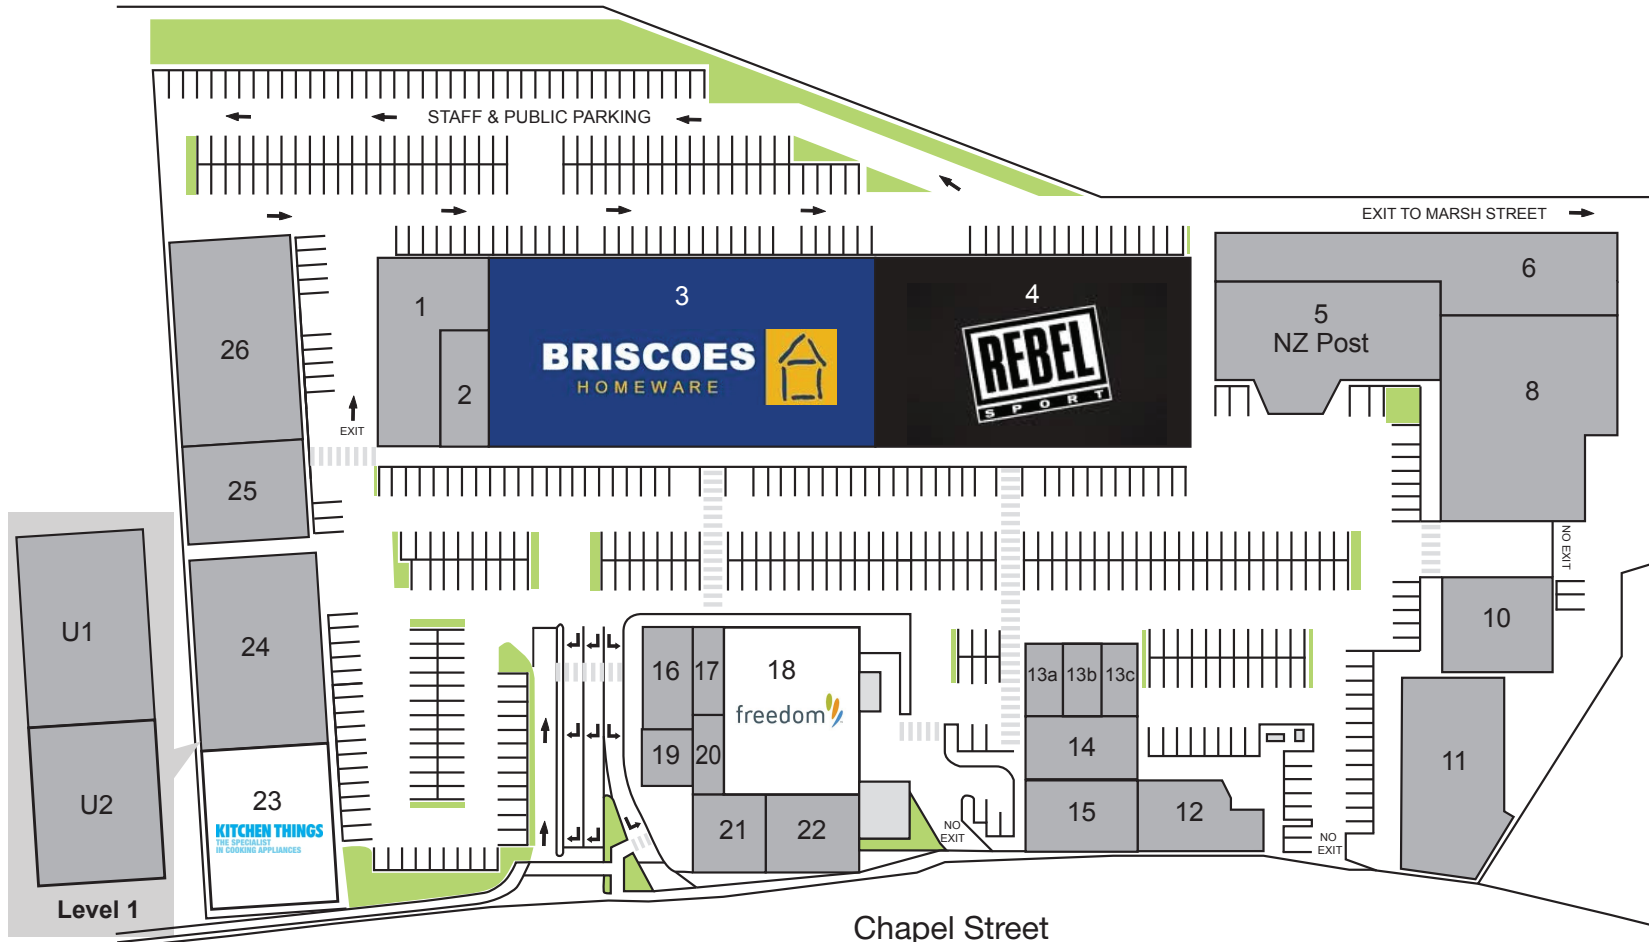

BAY CENTRAL

shoppingcentre

Bay Central Shopping Centre
65 Chapel Street
Tauranga 1060

Phone: 09 912 2690

Email: info@baycentral.co.nz

Opening Hours

Mon - Fri	9.00am - 5.00pm
Sat	9.00am - 4.00pm
Sun	10.00am - 4.00pm

Note individual shop hours may vary

Briscoes	
Mon - Fri	9.00am - 5.30pm
Sat	9.00am - 6.00pm
Sun	10.00am - 6.00pm

FOOD & DRINK

The Raft Café	15
Thirsty Liquor	12
St Pierre's Sushi	13a
Noodle Canteen	16
Le Petit Four	19
Chapel Café	22

HEALTH & FAMILY

Anytime Fitness	1
Xtreme Nutrition	13b
Chipmunks	25

SERVICE

NZ Post	5
Courier Post	6
Technology Centre	13c
Freedom Villages	14a
APG Architects	14b
Artisan Framing	14c
Affiliated Business Consultants	17
Vero	20
Smart Business Centre	U1
Tunstall NZ	U2

HOME & GIFT

Wet & Forget	2
Briscoes	3
Rebel Sport	4
Bed Bath & Beyond	10
Hunting & Fishing	11
Freedom Furniture	18
Beds 4 U	21
Kitchen Things	23
Lighting Direct	24
Golf Warehouse	25

STRIDE.

Proudly owned and managed by
Stride Property Limited